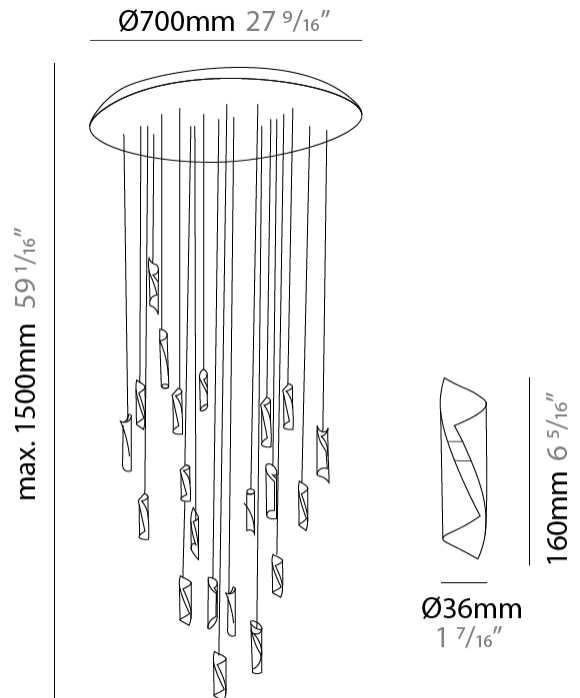

HUE 20 SUSPENSION

D131004- _____
base number

1. To build a product code in our configurator select the specify button on the base model # product page
2. To build a manual product code on this datasheet choose from the options listed below in blue font and add the suffix to the base model #

GENERAL

Series: HUE
Subseries: Hue 20
Brand: Knikerboker
Division: Design
Mounting Type: Suspension
Mounting Location: Ceiling
Subcategory: Ambient

PHYSICAL

Shape: Abstract
Diameter (mm): 700
Diameter (in): 27 ⁹/₁₆"
Height (mm): 160
Height (in): 6 ⁵/₁₆"
Max. Overall Height (mm): 1500
Max. Overall Height (in): 59 ¹/₁₆"
Light Distribution: Direct / Indirect
Fixture Finish: EWH / EBK / MAN / COF / PRD / SLF / GLF / CLF / BRL / EWS / EWG / EWC / EWR / EBS / EBG / EBC / EBC / EBB / MAS / MAD / MAC / MAB / COS / CGO / CCL / CBL / PRS / PRG / PRC / PRB
Fixture Material: Metal
Cable Details: Silicon Coaxial Cable

ELECTRICAL

Lamp Type: LED
Total Output Wattage (W): 30
Dimming: Phase Dimming (120Vac Only)
Driver Included: Yes
Driver Location: Integrated
Driver Type: Constant Current - Universal
Driver Class: Class 2
Input Voltage (V): 120 - 277
Constant Current (MA): 350
Upon Request: Phase dimming @120Vac only / Non-dimming 277Vac

LED

Number of LEDs: 20
Color Temperature (°K): 3000
Max. Delivered Lumen (lm): 3000
CRI: >80 CRI
Lamp Life (hrs): 50000

OPTICAL

RATINGS AND CERTIFICATIONS

Certified By: Certified for North American Standards
IP rating: IP20